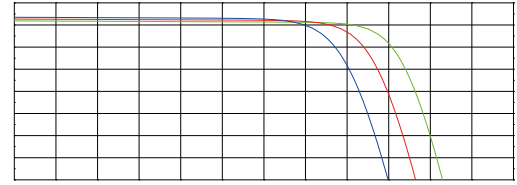

Handwritten notes in German, including the word "C" and other illegible characters.

Legend for the bottom graph: Blue, Red, Green