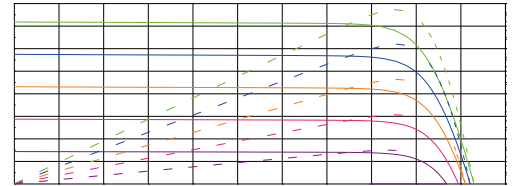

Handwritten notes in German, including the word "C" and other illegible characters.

Legend for the bottom graph: Blue, Red, Green