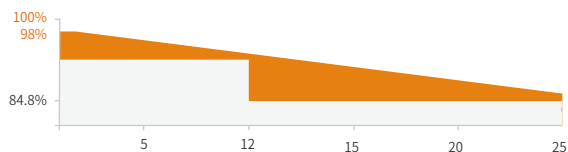

- IEC 61215 / IEC 61730 / UL 61730
- ISO 9001: 2015 质量管理体系
- ISO 14001: 2015 环境管理体系
- ISO 45001: 2018 职业健康安全管理体系

12 25